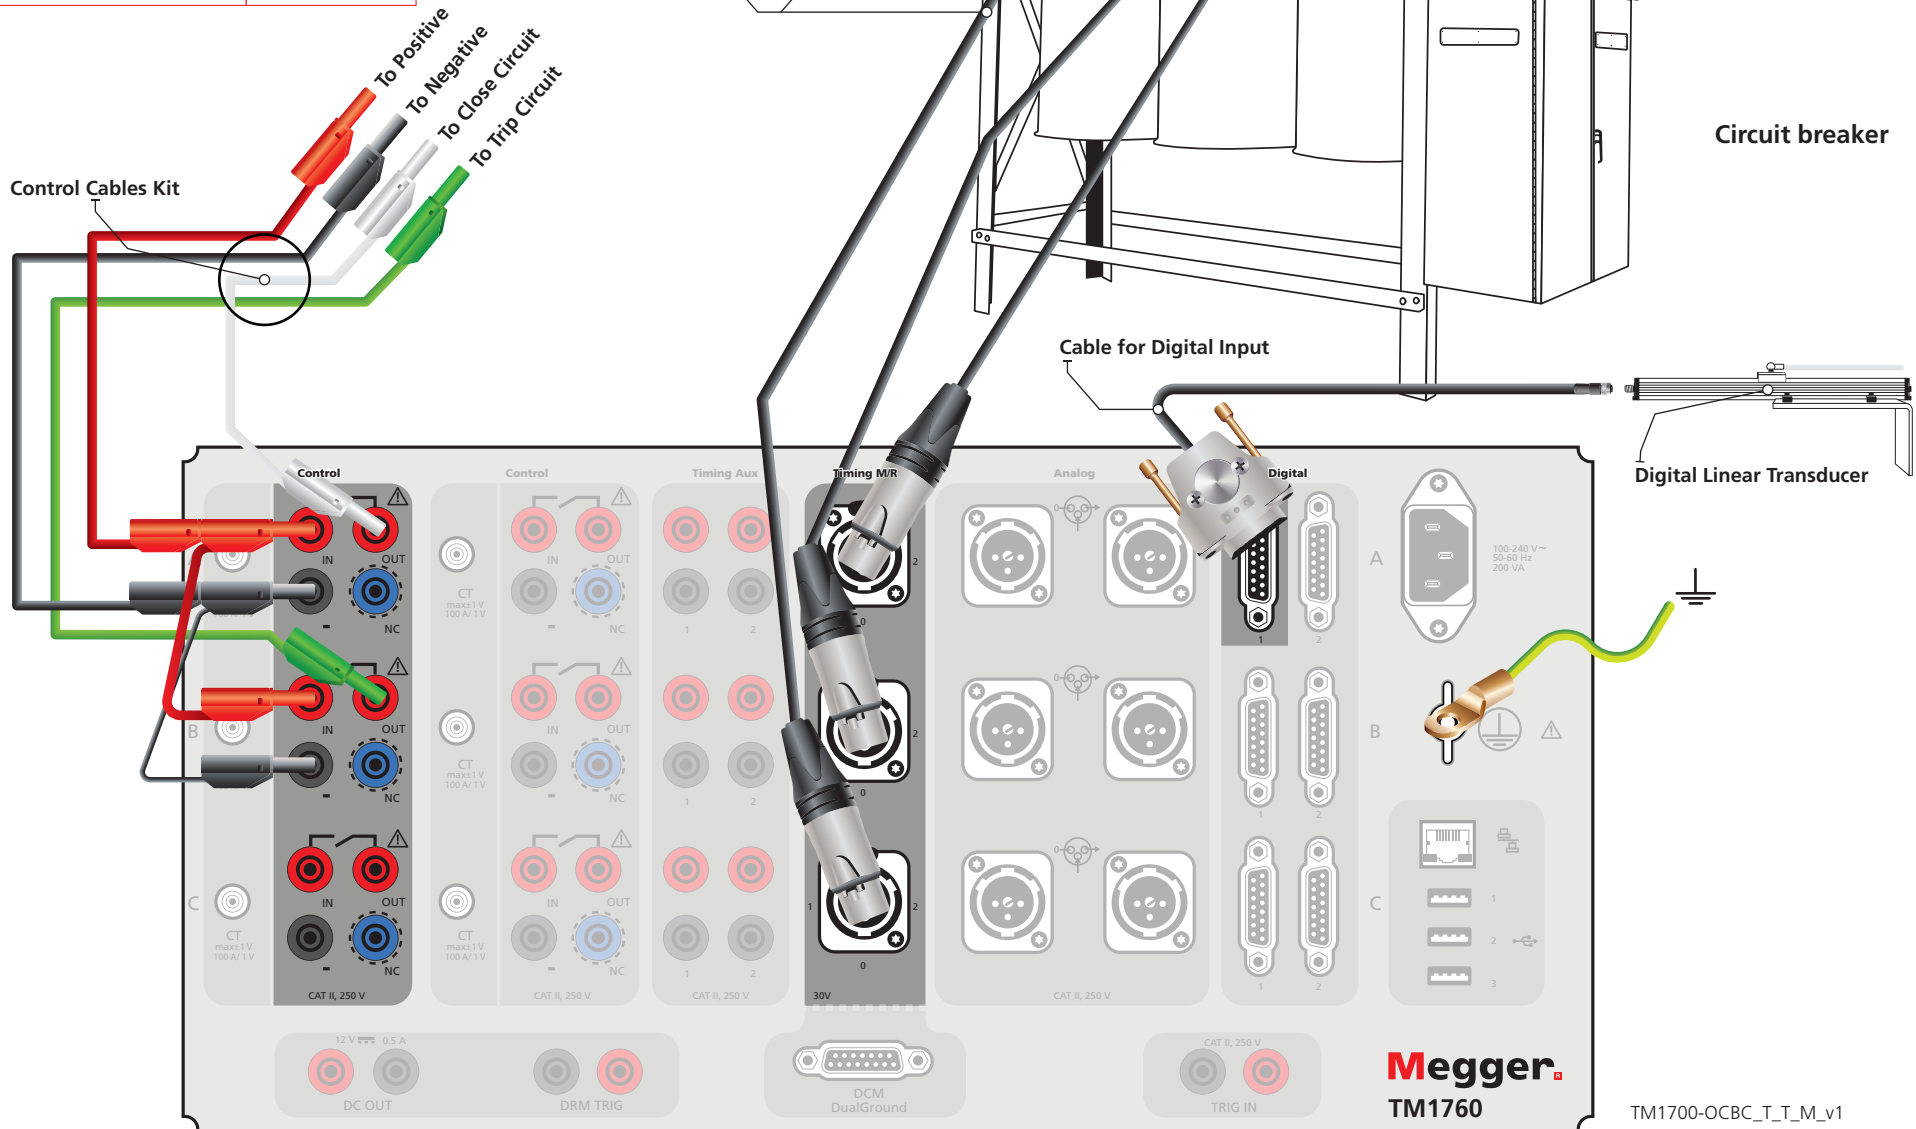

TM1700-Oil CB

Connections for Time & Travel Measurements

Description	Part No.
Cable Timing MAIN	GA-00850
Control Cables Kit	GA-90002
Cable for Digital Input	XB-391XX
Digital Linear Transducer	

Megger
TM1760